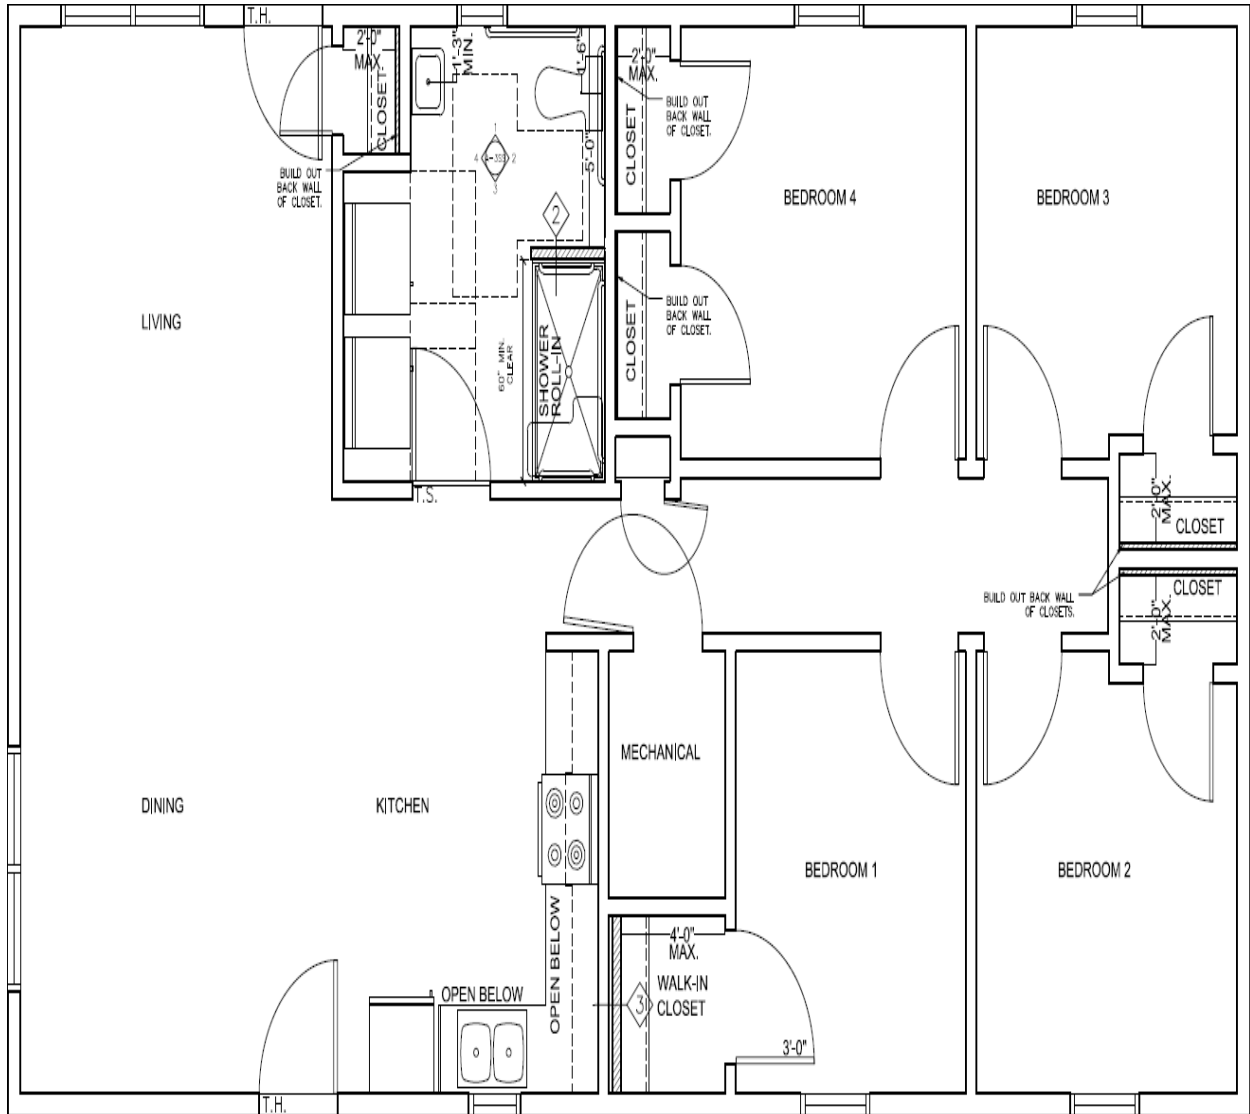

Typical Single Family Home ADA Mobility 4 Bedroom Unit-1,192 Square Feet

Typical Single Family Home 4 Bedroom Unit-1,175 Square Feet

Typical Single Family Home 3 Bedroom Unit-1,015 Square Feet