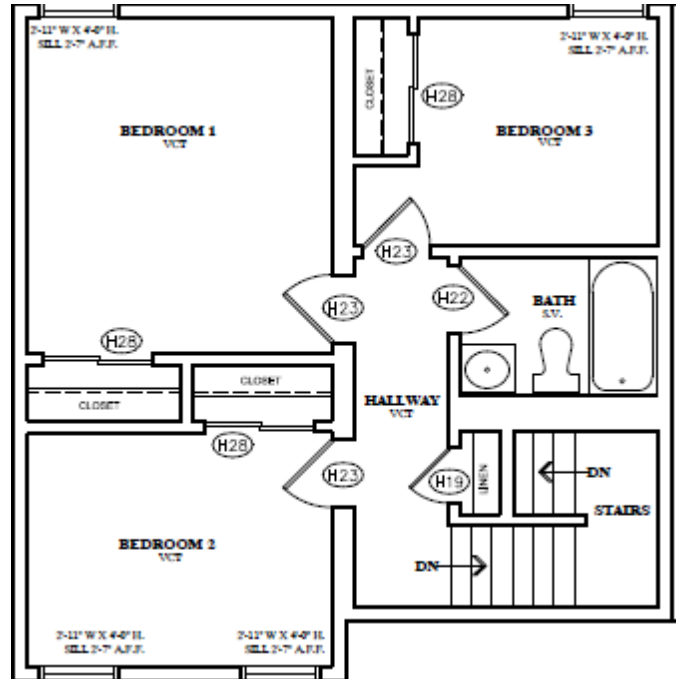

Hillside Manor-Typical 2 Bedroom Unit Floor Plan-829 Square Feet

Hillside Manor-Typical 3 Bedroom Unit Floor Plan-1,054 Square Feet

Hillside Manor-Typical 4 Bedroom Unit Floor Plan-1,309 Square Feet

Hillside Manor-Typical 5 Bedroom Unit Floor Plan-1,344 Square Feet