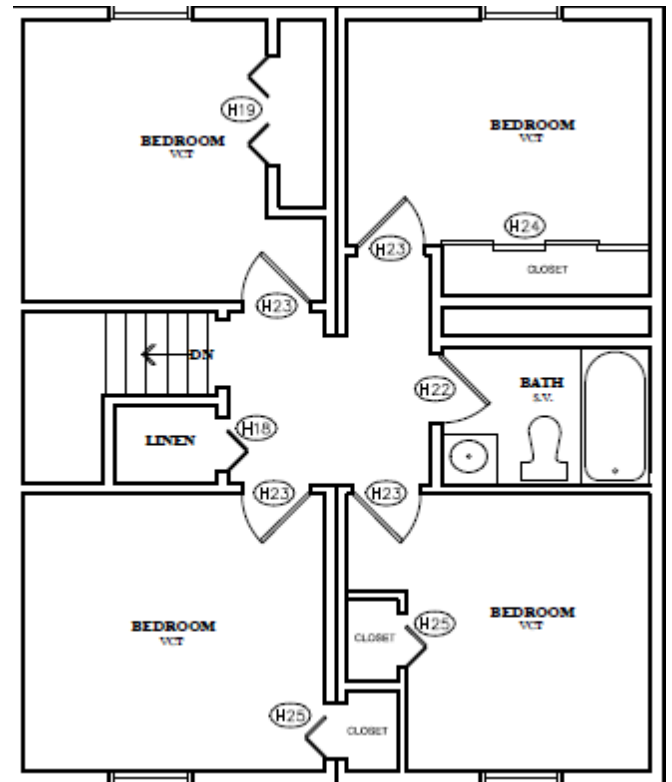

Hillside Manor-Typical 2 Bedroom Unit Floor Plan-829 Square Feet

Hillside Manor-Typical 3 Bedroom Unit Floor Plan-1,054 Square Feet

Hillside Manor-Typical 4 Bedroom Unit Floor Plan-1,309 Square Feet

Hillside Manor-Typical 5 Bedroom Unit Floor Plan-1,344 Square Feet