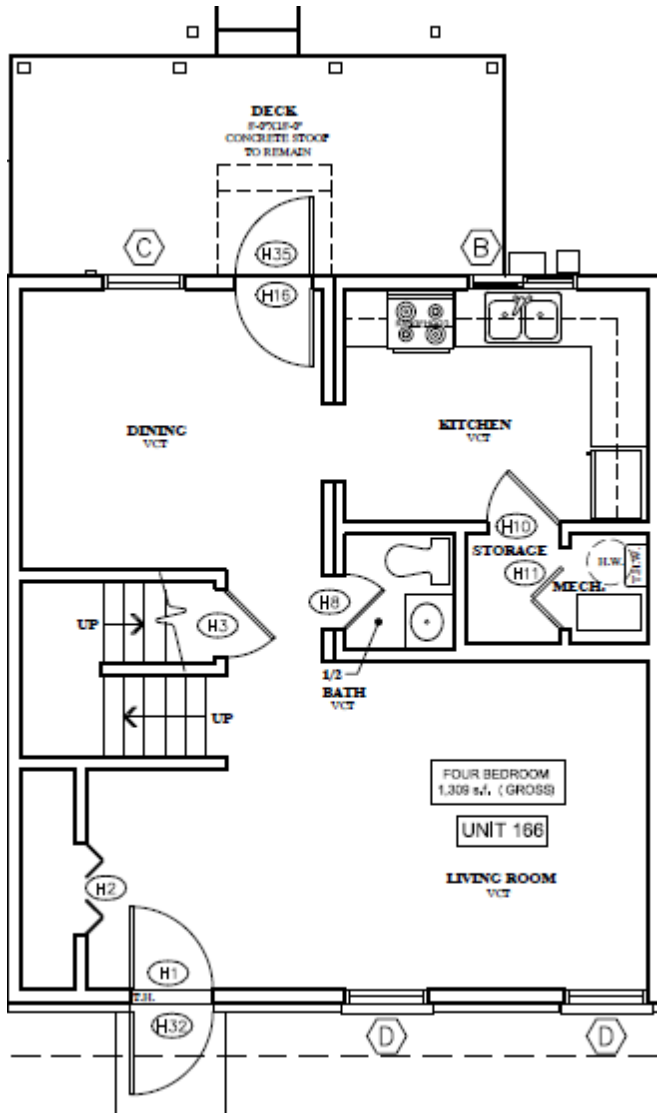

Hillside Manor-Typical 2 Bedroom Unit Floor Plan-829 Square Feet

Hillside Manor-Typical 3 Bedroom Unit Floor Plan-1,054 Square Feet

Hillside Manor-Typical 4 Bedroom Unit Floor Plan-1,309 Square Feet

Hillside Manor-Typical 5 Bedroom Unit Floor Plan-1,344 Square Feet