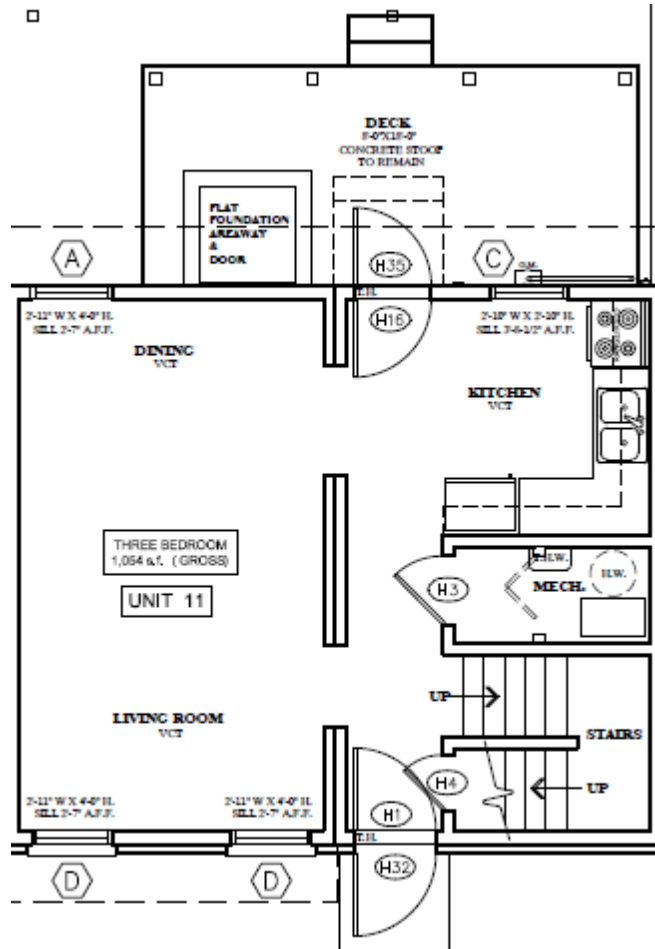

Hillside Manor-Typical 2 Bedroom Unit Floor Plan-829 Square Feet

Hillside Manor-Typical 3 Bedroom Unit Floor Plan-1,054 Square Feet

Hillside Manor-Typical 4 Bedroom Unit Floor Plan-1,309 Square Feet

Hillside Manor-Typical 5 Bedroom Unit Floor Plan-1,344 Square Feet