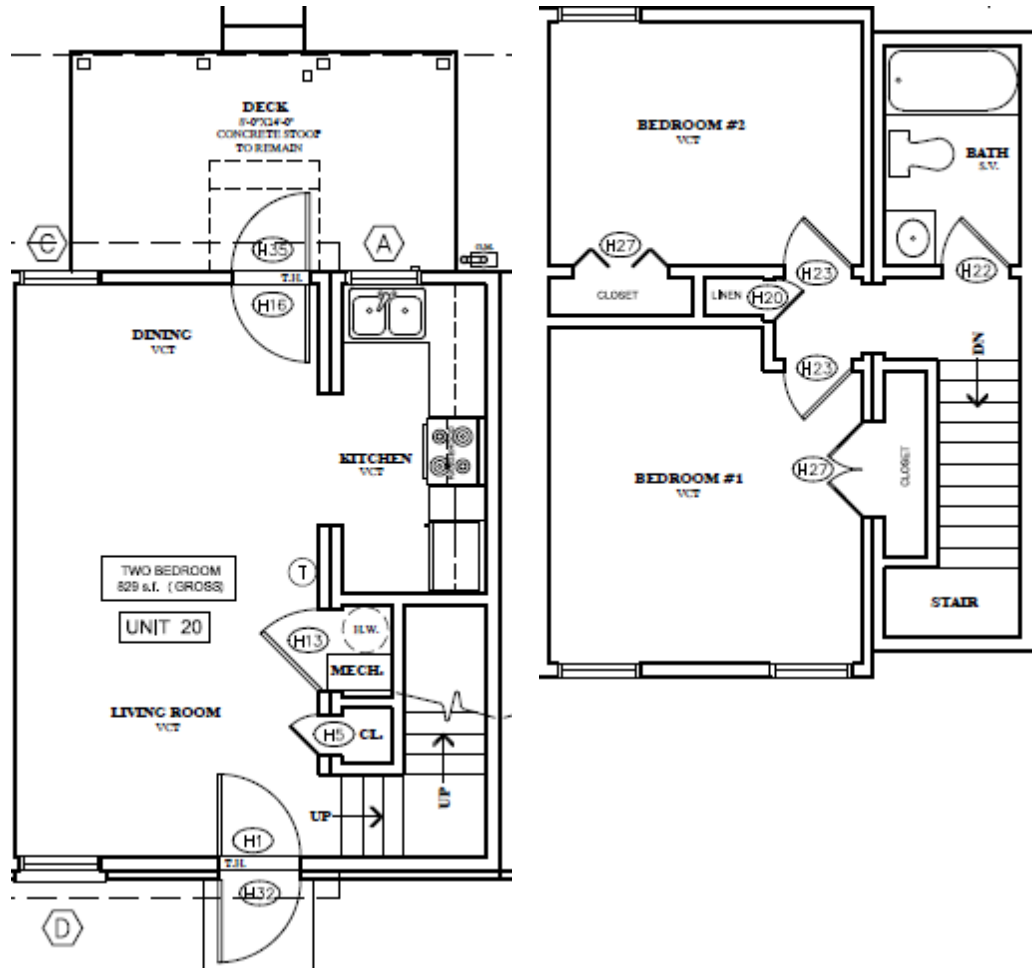

Hillside Manor-Typical 2 Bedroom Unit Floor Plan-829 Square Feet

Hillside Manor-Typical 3 Bedroom Unit Floor Plan-1,054 Square Feet

Hillside Manor-Typical 4 Bedroom Unit Floor Plan-1,309 Square Feet

Hillside Manor-Typical 5 Bedroom Unit Floor Plan-1,344 Square Feet