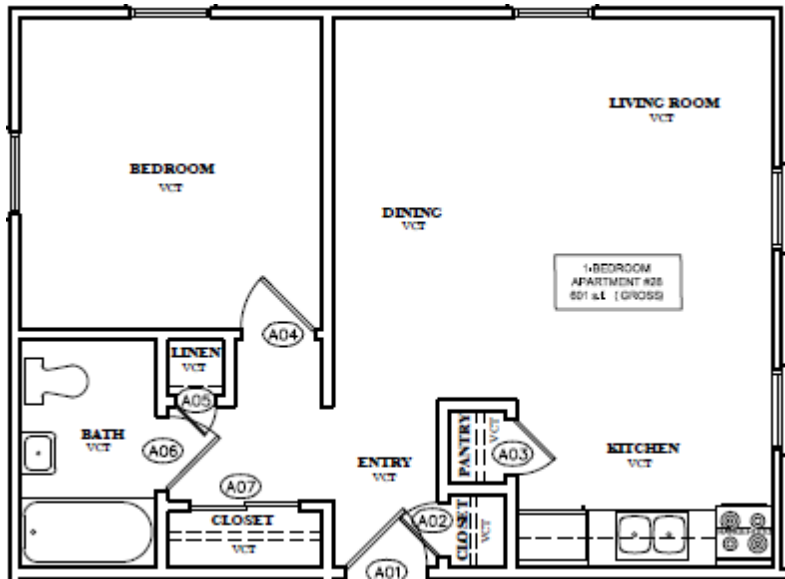

**Church Street Typical 1 Bedroom Floor Plan-601 Square Feet**

**Church Street Typical 2 Bedroom Floor Plan-775 Square Feet**

**Church Street Typical 1 Bedroom ADA Mobility Unit Floor Plan-672 (shown), 798, 811 Square Feet**

**Church Street Typical 1 Bedroom ADA Audio/Video Unit Floor Plan-685 Square Feet**