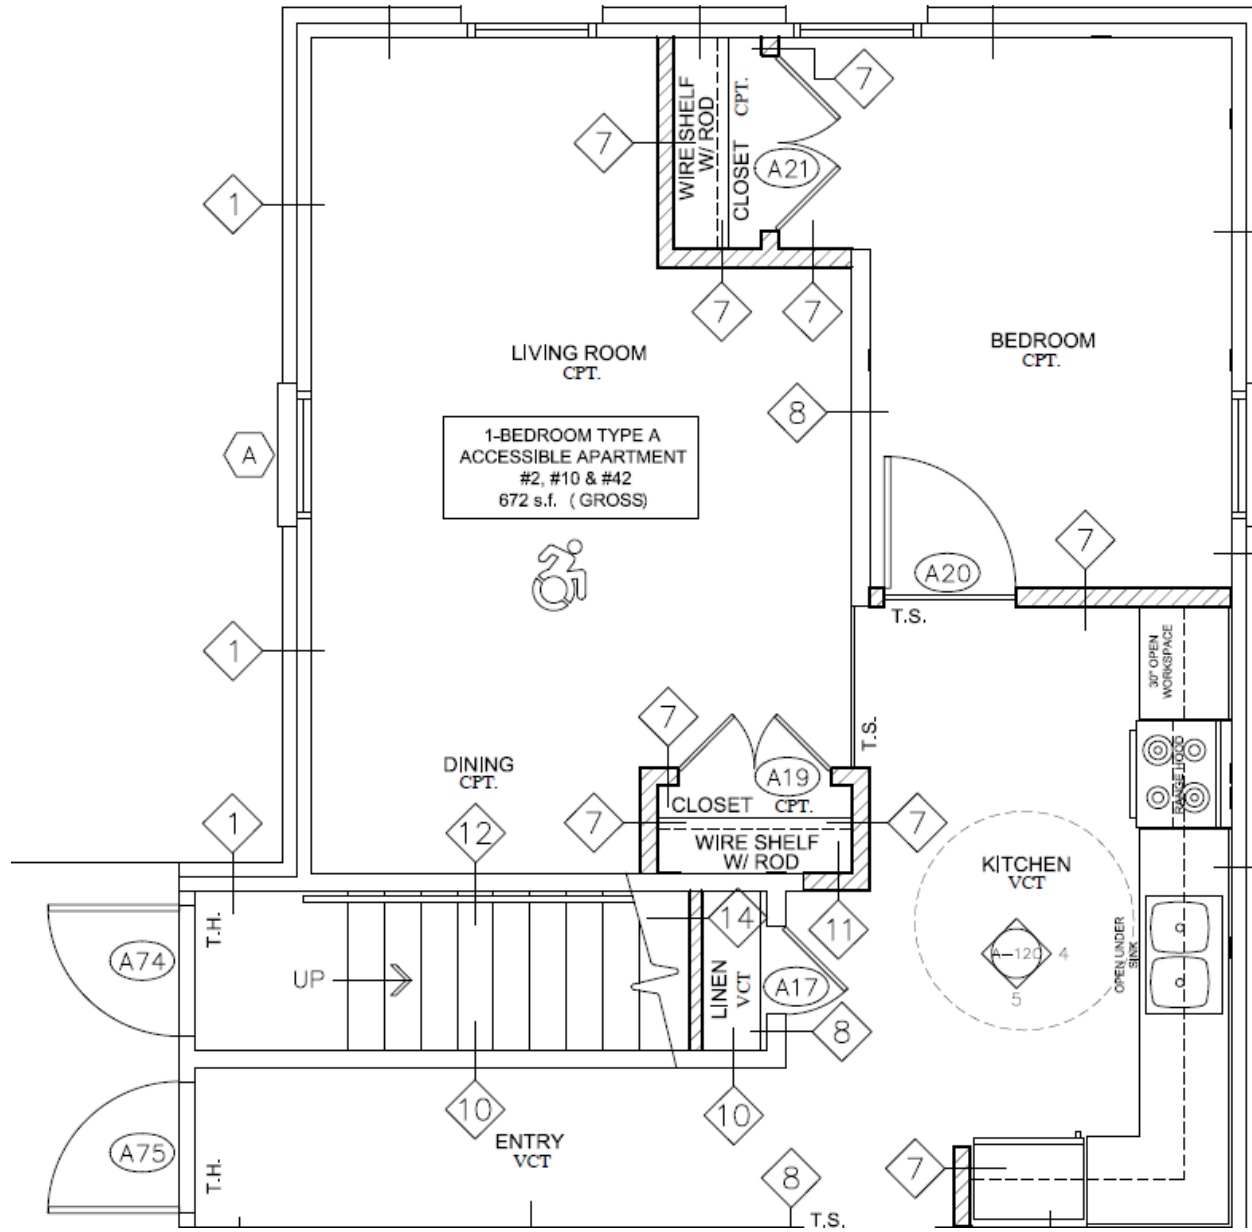

**Church Street Typical 1 Bedroom Floor Plan-601 Square Feet**

**Church Street Typical 2 Bedroom Floor Plan-775 Square Feet**

**Church Street Typical 1 Bedroom ADA Mobility Unit Floor Plan-672 (shown), 798, 811 Square Feet**

**Church Street Typical 1 Bedroom ADA Audio/Video Unit Floor Plan-685 Square Feet**