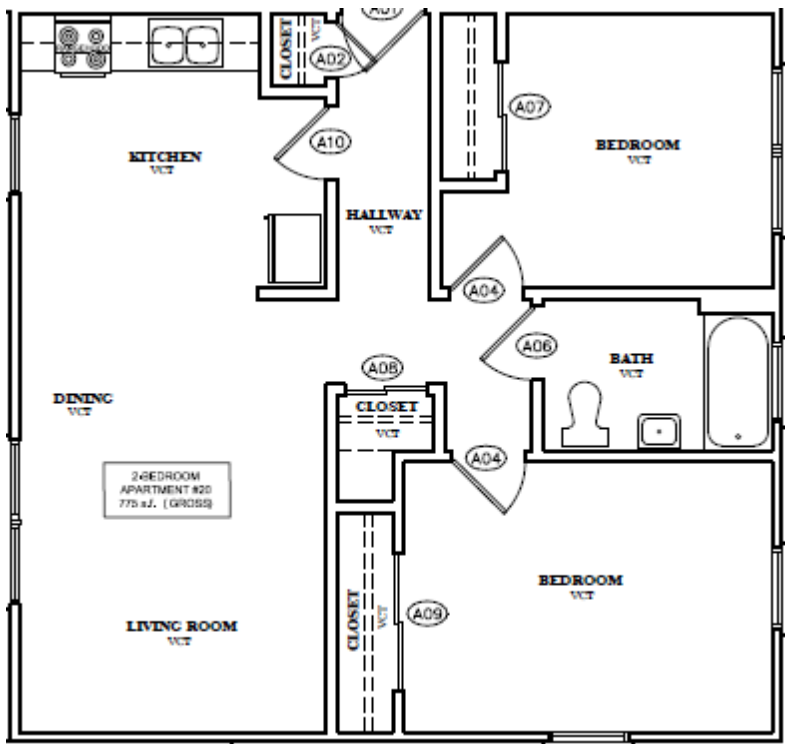

**Church Street Typical 1 Bedroom Floor Plan-601 Square Feet**

**Church Street Typical 2 Bedroom Floor Plan-775 Square Feet**

**Church Street Typical 1 Bedroom ADA Mobility Unit Floor Plan-672 (shown), 798, 811 Square Feet**

**Church Street Typical 1 Bedroom ADA Audio/Video Unit Floor Plan-685 Square Feet**